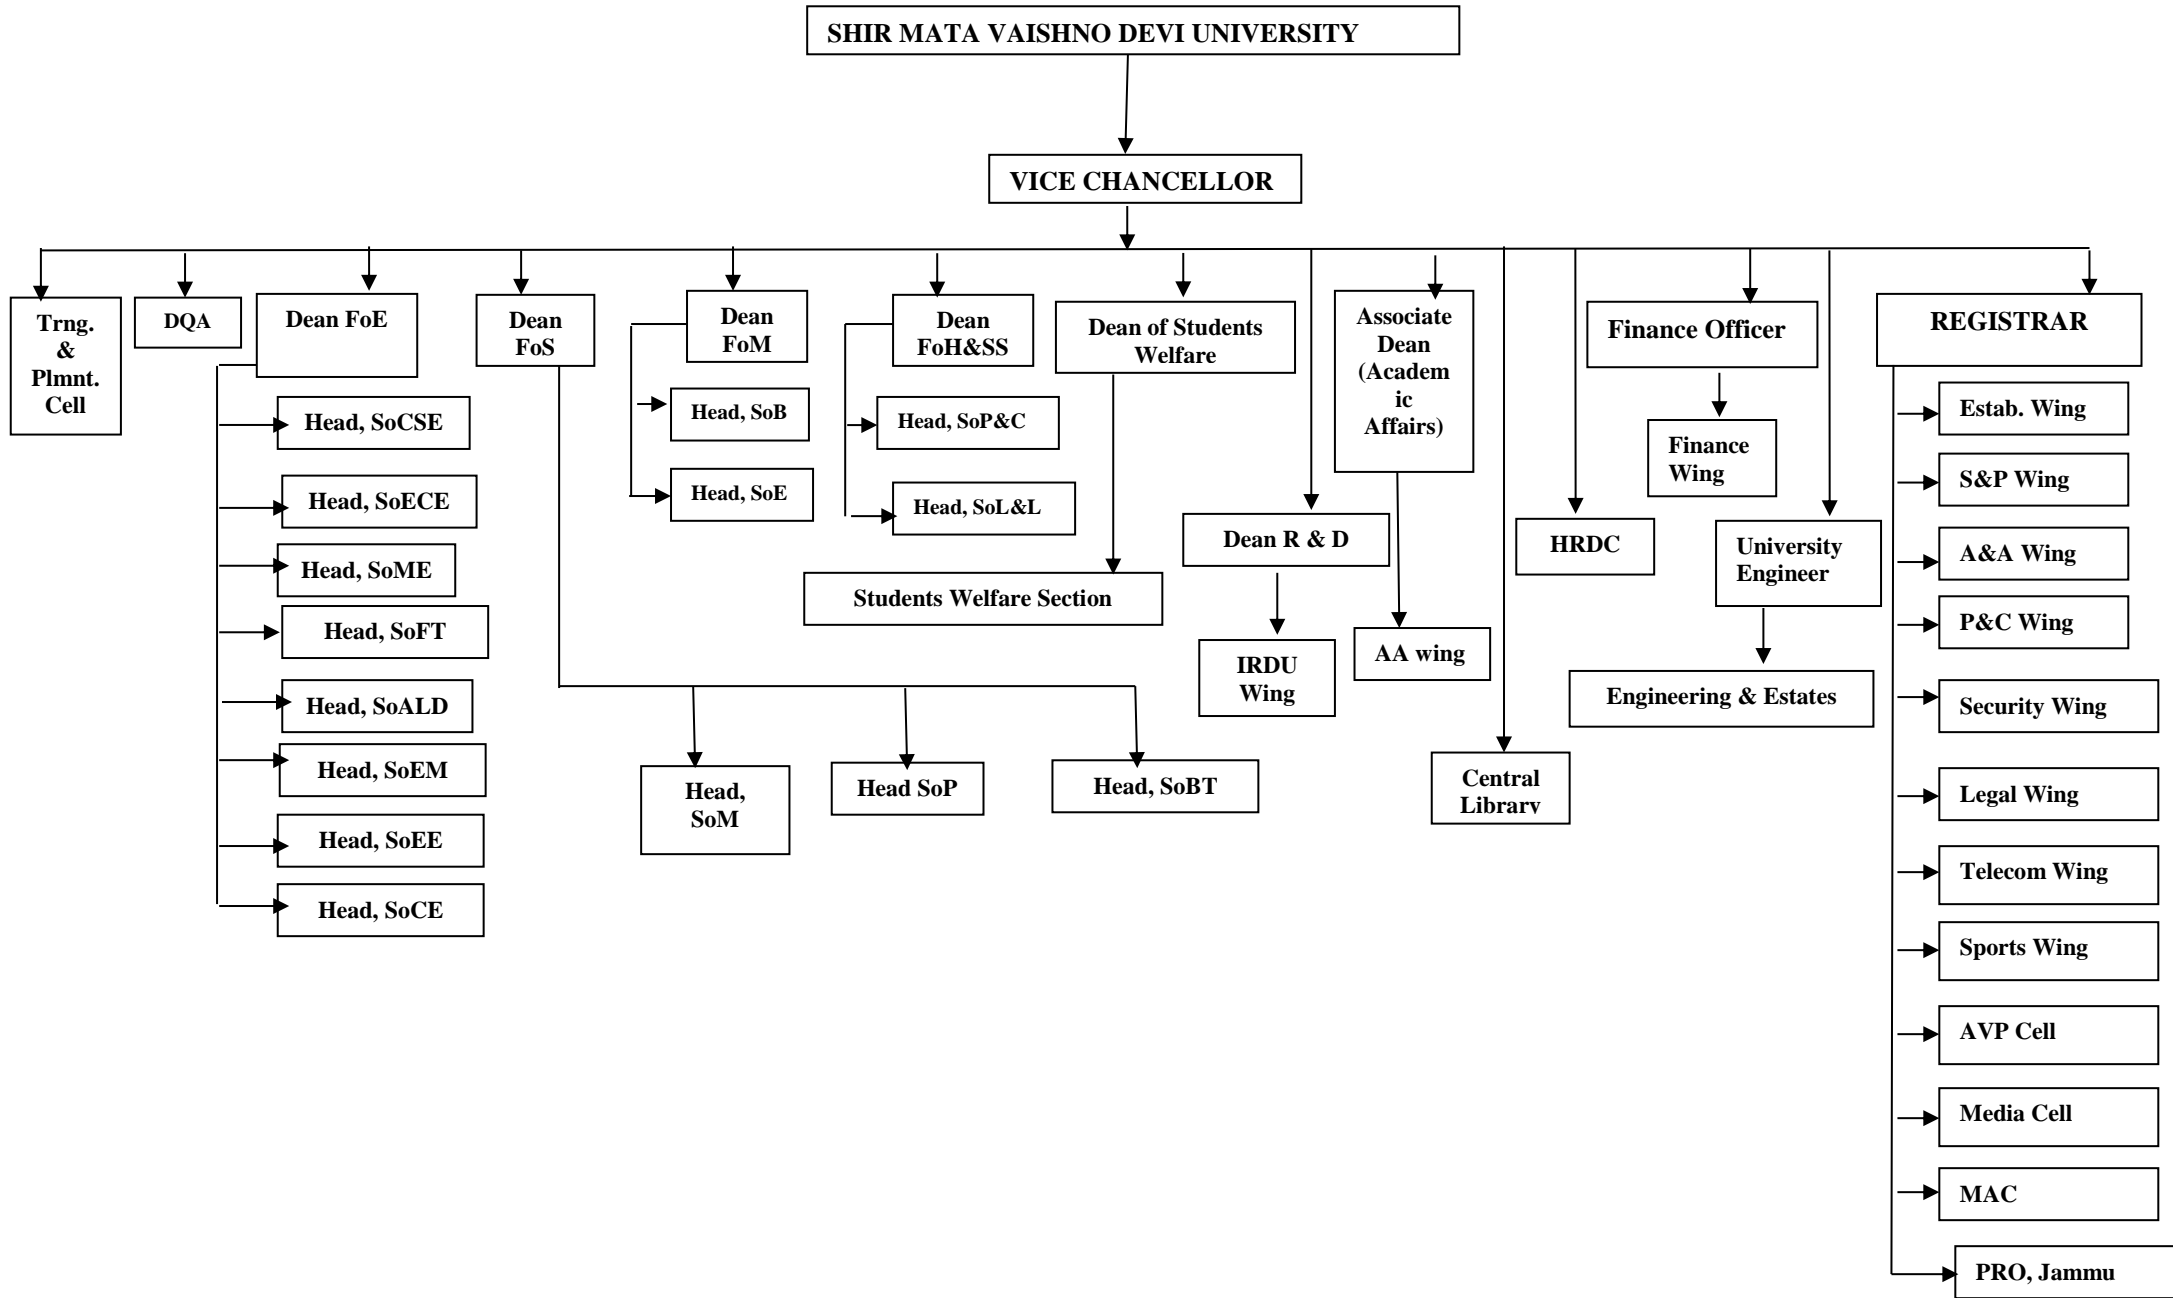

ORGANIZATIONAL CHART OF AT SHRI MATA VASHNO DEVI UNIVERSITY

Legends:

FoE: Faculty of Engineering, FoM: Faculty of Management, FoS: Faculty of Science, FoHSS: Faculty of Humanities & Social Sciences
SoCSE: School of Computer Science & Engineering, SoECE: School of Electronics & Communication Engineering,
SoME: School of Mechanical Engineering, SoEM: School of Energy Management, SoFT: School of Food Technology,
SoALD: School of Architecture & Landscape Design, SoEE: School of Electrical Engineering, SoCE; School of Civil Engineering,
SoB: School of Business, SoE: School of Economics, SoM: School of Mathematics, SoP: School of Physics, SoBT: School of Biotechnology,
SoP&C: School of Philosophy & Culture, SoL&L: School of Languages & Literature, R&D: Research & Development,
IRDU: Industrial Research & development Unit, DQA: Directorate of Quality Assurance, HRDC: Human Resource Development Centre,
Estb: Establishment Wing, S&P: Stores & Purchase Wing, A&A: Academic Affairs Wing, P&C: Planning & Coordination,
AVP: Audio Video & Projection Cell, MAC: Medical Aid Centre, PRO: Public Relations Office.